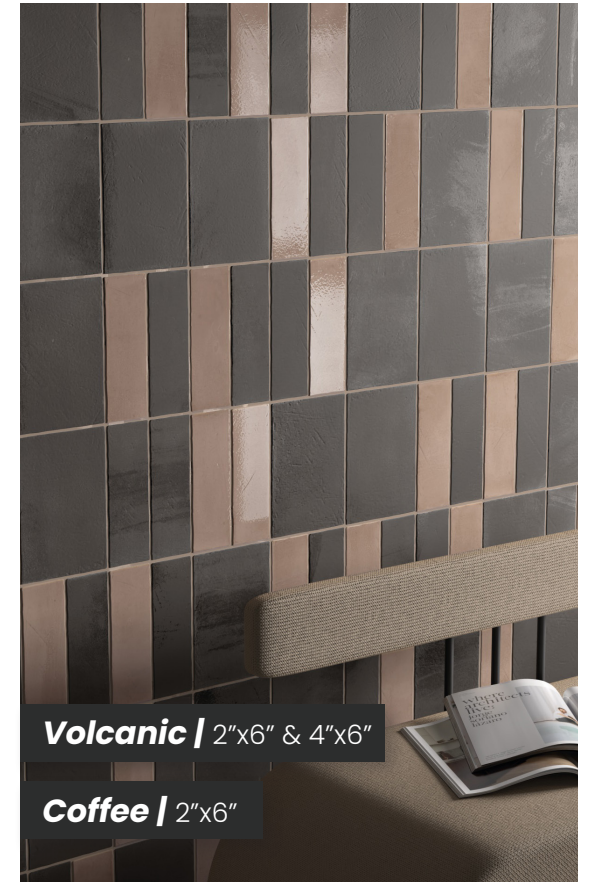

SORA

Chalk White | 4"x6"

Volcanic | 2"x6" & 4"x6"

Coffee | 2"x6"

Tile
of
Spain

MALINE TILE
ELEVATE YOUR SHOWROOM

malinetile.com

SORA

PORCELAIN TILE

Technical Data

Thickness	9 mm
Frost Resistant	Yes
Finish	Matte & Polished
Application	Interior/Exterior
Slip Resistant	Matte - R9
Shade Variation	Matte -V4 Polished -V2

Lead Time

In Stock/Quick Ship

Sizes

2"x6"

4"x6"

1"x8" Jolly

COLORS

Amber Brown

Chalk White

Coast

Morchella

Oil Blue

Pura

White

Amber Brown

Chalk White

Coast

Desert